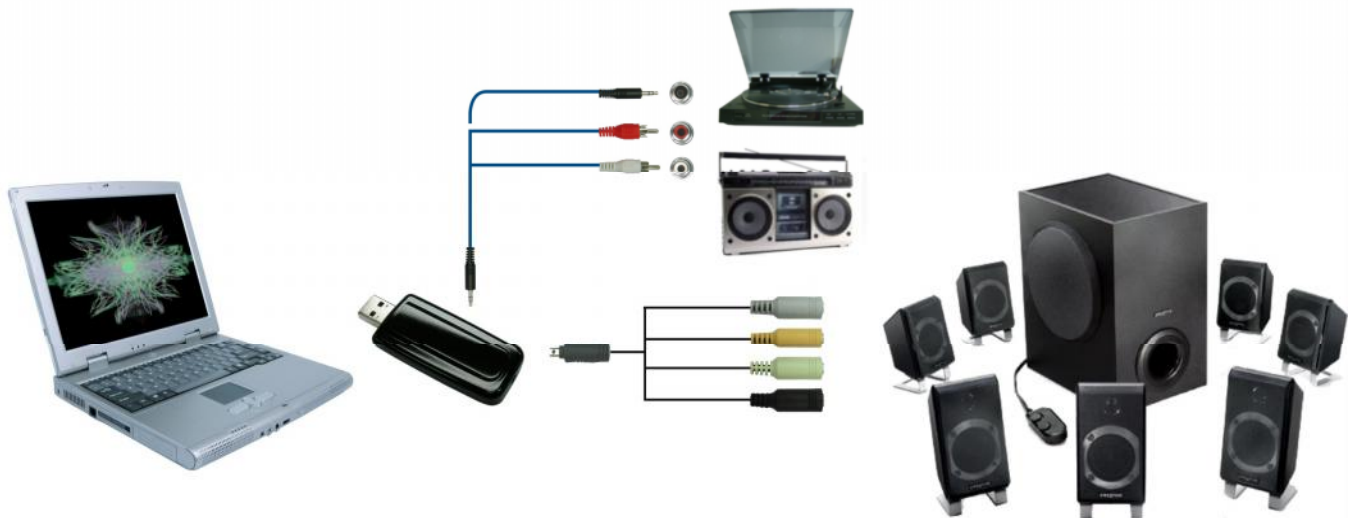

Connection Chart

Use Sound USB dongle and connect all 2.5 phone jack to our enclosed cable.

System Required:

- Intel Pentium® III (1GHz or higher)
- 256 MB memory or higher
- Available USB port